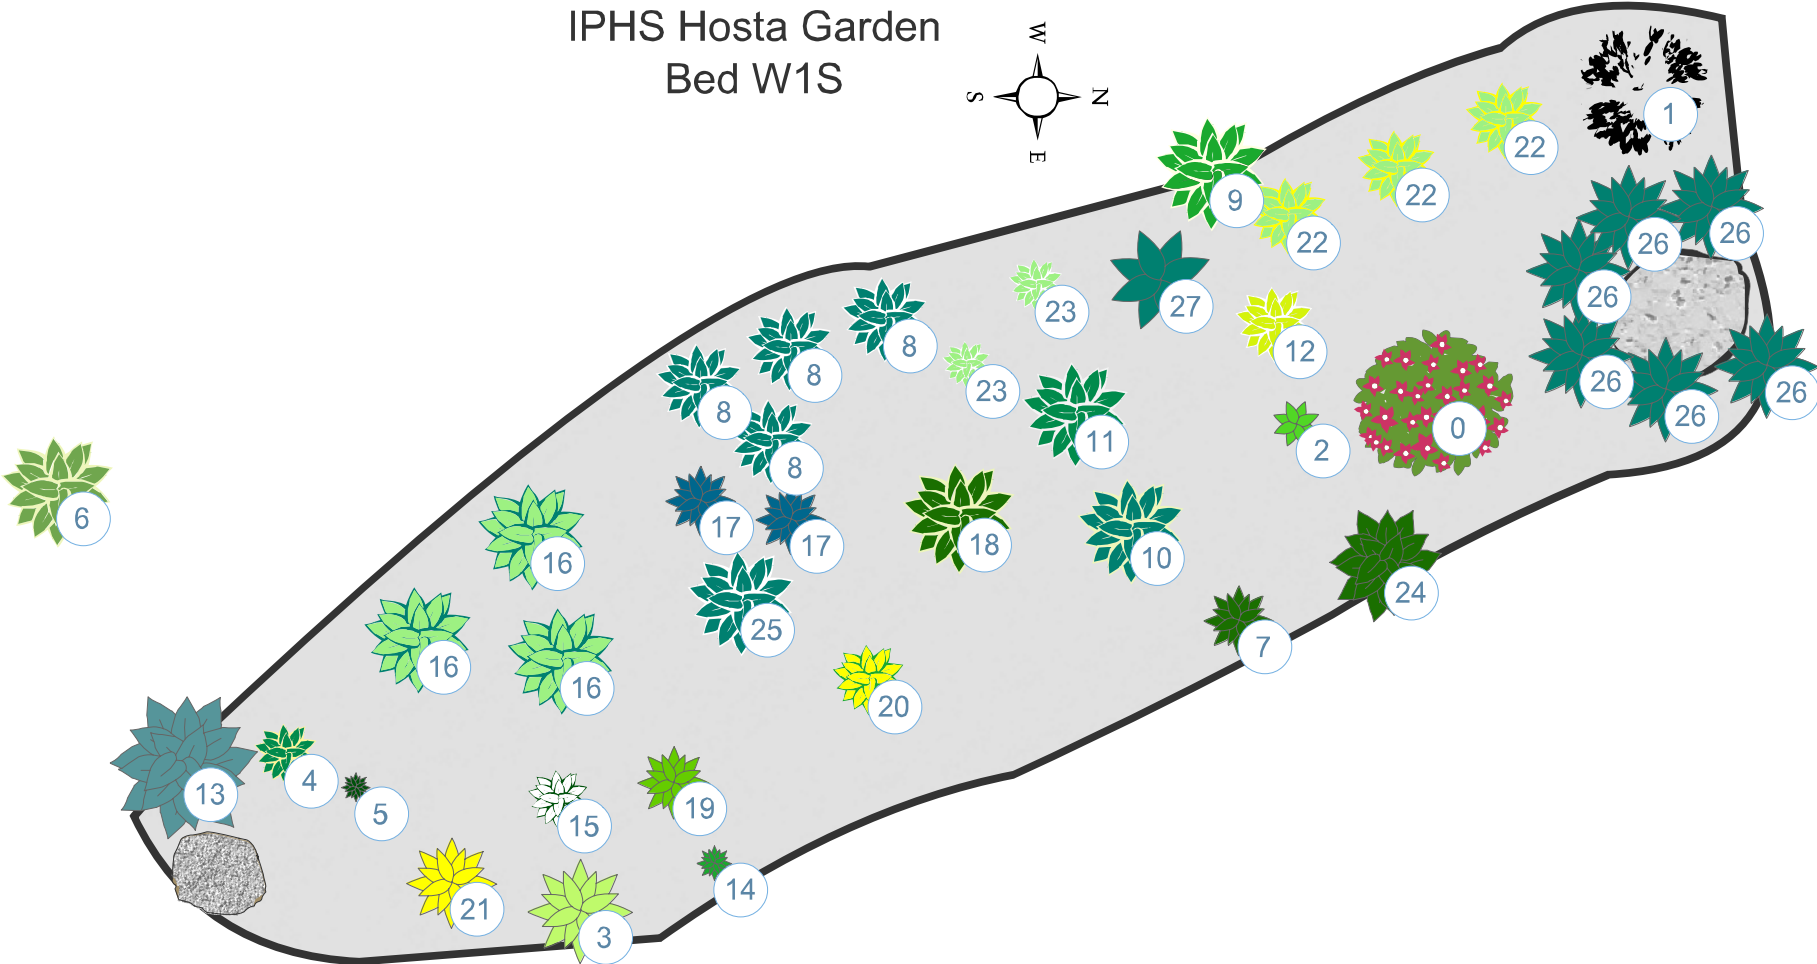

IPHS Hosta Garden
Bed W1S

Trees

	No.	Qty.	Title	Width	Length
	1	1	Acer palmatum Mikawa Yatsubusa	4ft	4ft

Shrubs & Plants

	No.	Qty.	Title	Width	Length
	2	1	Allegan Fog Reverted	1.5ft	1.5ft
	3	1	Amy Elizabeth	3ft	3ft
	4	1	Bedazzled	1.75ft	1.75ft
	5	1	Bridegroom	0.83ft	0.83ft
	6	1	Chief Yellowhead	3.17ft	3.17ft
	7	1	Devon Green	2ft	2ft
	8	4	El Nino	2.42ft	2.42ft
	9	1	Emily Dickinson	3.17ft	3.25ft
	10	1	First Frost	3ft	3ft
	11	1	Frosted Jade	3ft	3ft
	12	1	Frosted June	2.17ft	2.17ft
	13	1	Geranimo	4.16ft	4.02ft
	14	1	Ginko Craig	1ft	1ft
	15	1	Glamour	1.67ft	1.67ft

	16	3	Guardian Angel	3ft	3ft
	17	2	Halycon	2ft	2ft
	18	1	Liberty	3.17ft	3.17ft
	19	1	Marilyn Monroe	2.08ft	2.08ft
	20	1	Paradise Island nr	2ft	2ft
	21	1	Prairie Moon	2.58ft	2.58ft
	22	3	Sagae	2.17ft	2.17ft
	23	2	Sea Dream	1.33ft	1.33ft
	24	1	Silver Bay	3.17ft	3.17ft
	25	1	Split Milk	3ft	3ft
	26	6	Twilight Time	3ft	3ft
	27	1	sieboldiana Elegans	3.32ft	3.3ft

Ground Cover

No.	Qty.	Title	Width	Length	
28	1	West Garden - North End	49.95ft	19.96ft	Area: 594 square ft

Paving & Paths

No.	Qty.	Title	Width	Length
29	1	rock large	4.05ft	3.71ft

30	1	rock medium	2.67ft	2.36ft
----	---	----------------	--------	--------

General objects

No.	Qty.	Title	Width	Length
31	1	compass	4ft	4ft