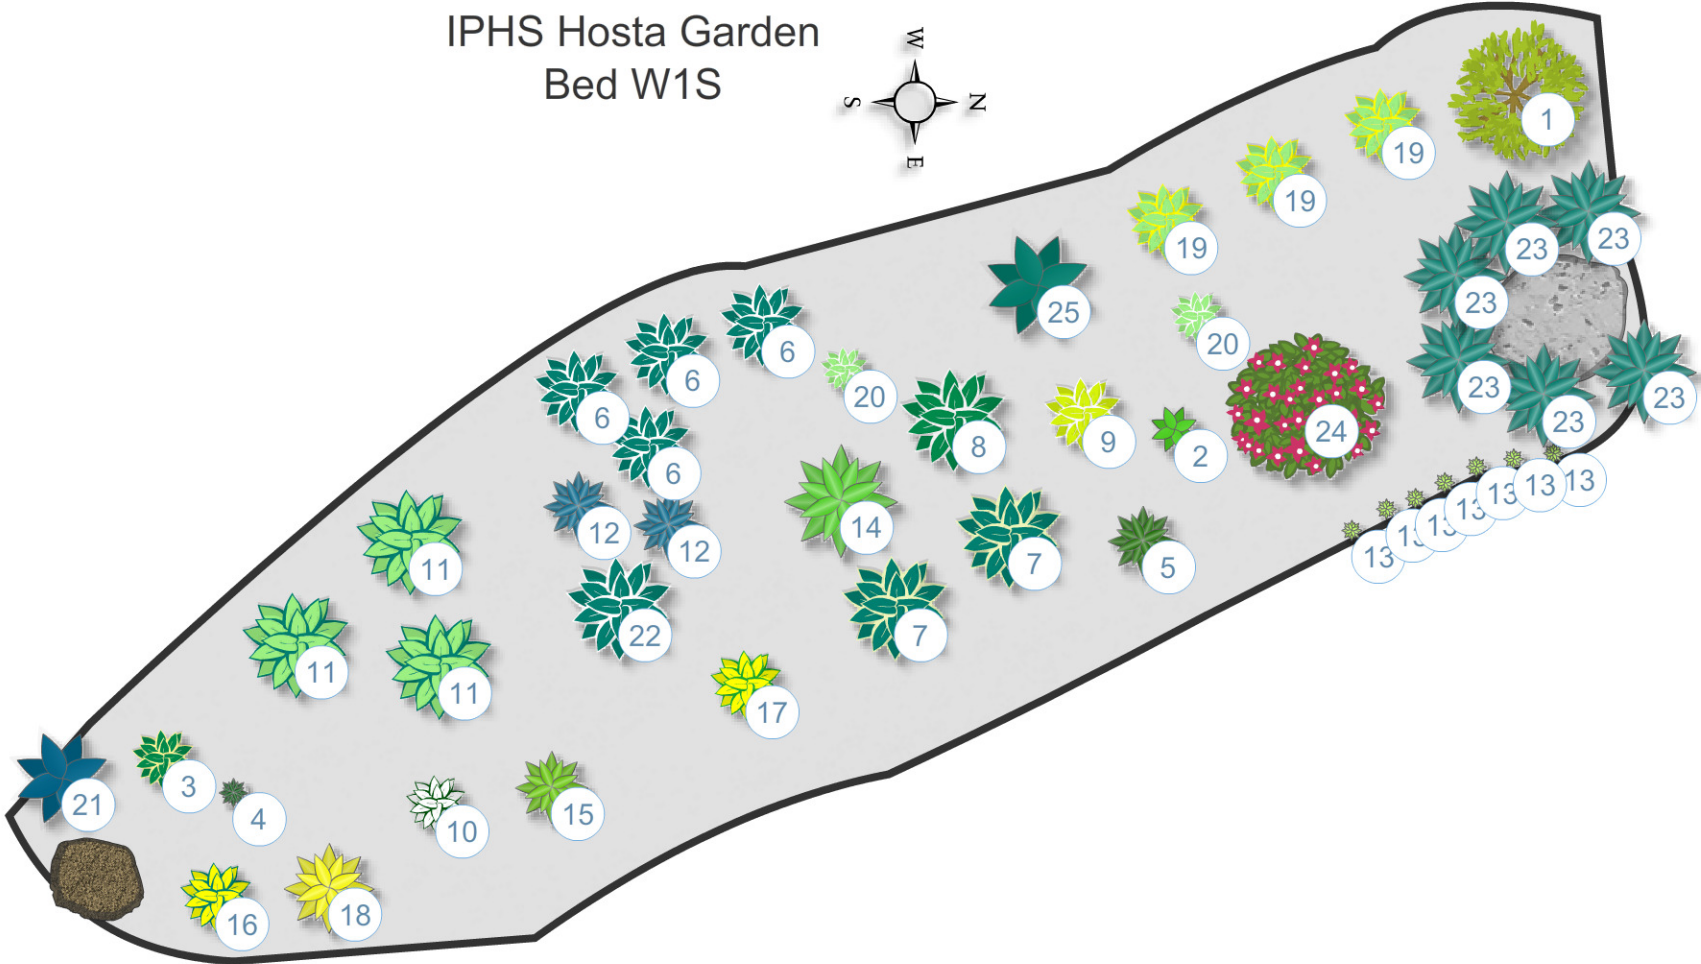

IPHS Hosta Garden  
Bed W1S

### Trees

	No.	Qty.	Title	Width	Length
	1	1	Acer palmatum Mikawa Yatsubusa	4ft	4ft

### Shrubs & Plants

	No.	Qty.	Title	Width	Length
	2	1	Allegan Fog Reverted	1.5ft	1.5ft
	3	1	Bedazzled	1.75ft	1.75ft
	4	1	Bridegroom	0.83ft	0.83ft
	5	1	Devon Green	2ft	2ft
	6	4	El Nino	2.42ft	2.42ft
	7	2	First Frost	3ft	3ft
	8	1	Frosted Jade	3ft	3ft
	9	1	Frosted June	2.17ft	2.17ft
	10	1	Glamour	1.67ft	1.67ft
	11	3	Guardian Angel	3ft	3ft
	12	2	Halycon	2ft	2ft
	13	7	Lemon Lime	0.58ft	0.58ft
	14	1	Liberty	3.25ft	3.25ft
	15	1	Marilyn Monroe	2.08ft	2.08ft

## General objects

No.	Qty.	Title	Width	Length
29	1	compass	4ft	4ft