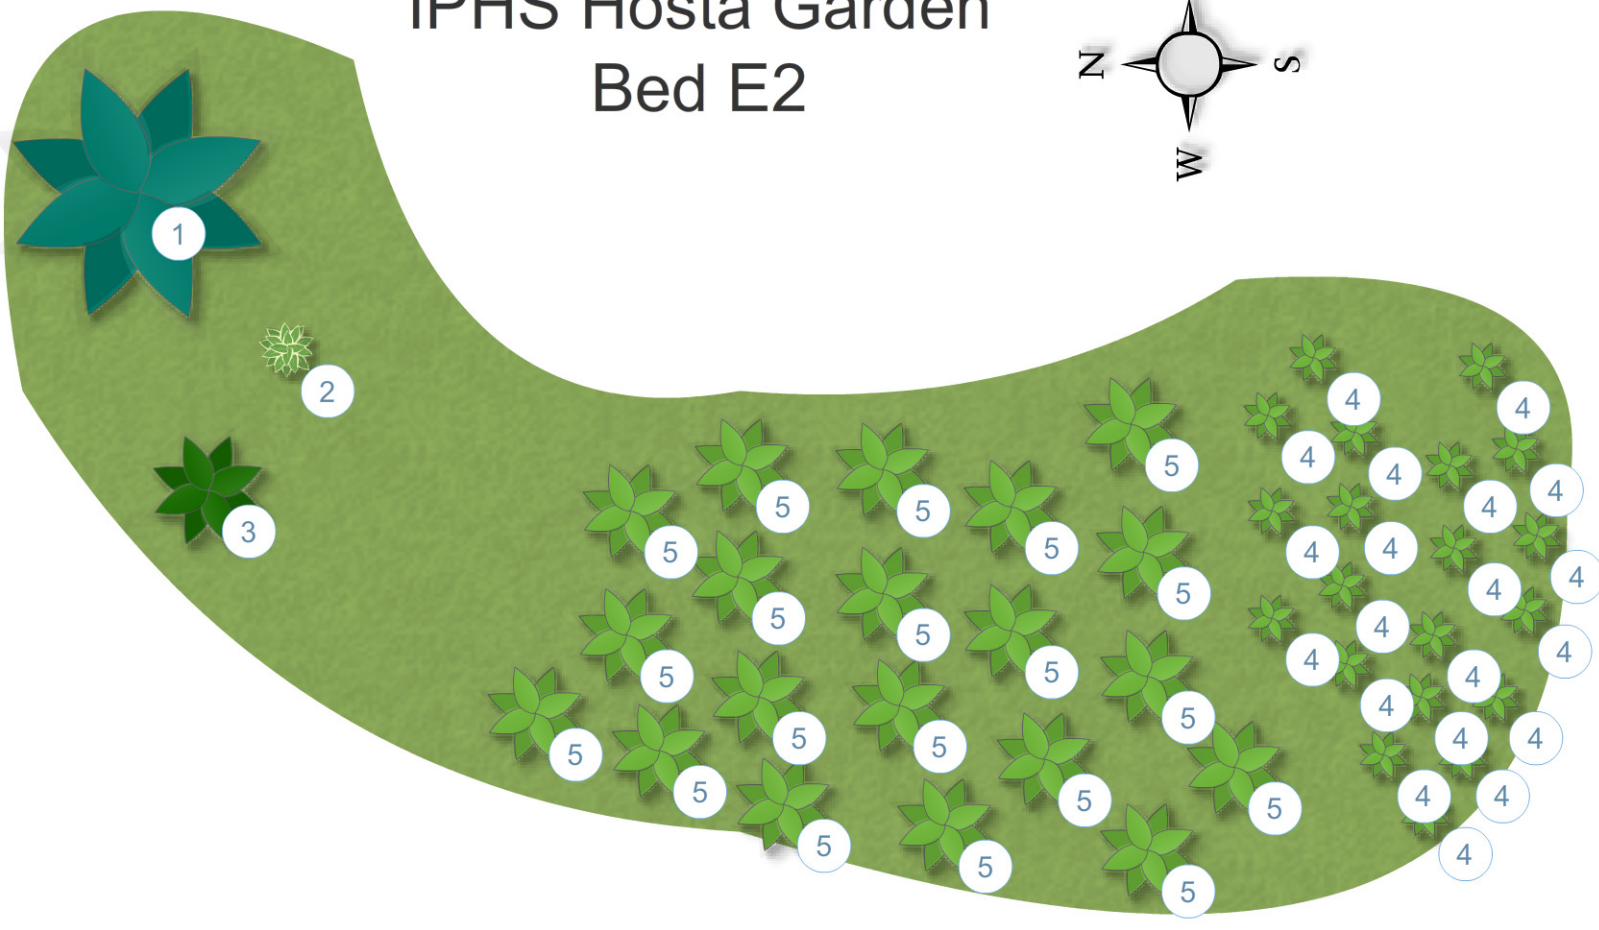

IPHS Hosta Garden Bed E2

Shrubs & Plants

	No.	Qty.	Title	Width	Length
	1	1	Gentle Giant	5.33ft	5.33ft
	2	1	Majesty	1ft	1ft
	3	1	Quilting Bee	2.33ft	2.33ft
	4	20	clausa sp	1ft	1ft
	5	20	lancifolia	2ft	2ft

Ground Cover

	No.	Qty.	Title	Width	Length	
	6	1	Garden bed	28.42ft	16.38ft	Area: 242 square ft

General objects

	No.	Qty.	Title	Width	Length
	7	1	compass	4ft	4ft